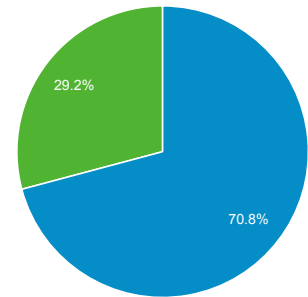

Jan 1, 2015 - Mar 18, 2015

Audience Overview

All Sessions
100.00%

Overview

Sessions
37,525

Users
28,687

Pageviews
86,244

Pages / Session
2.30

Avg. Session Duration
00:02:14

Bounce Rate
64.45%

% New Sessions
70.74%

■ New Visitor ■ Returning Visitor

Language	Sessions	% Sessions
1. en-us	16,604	44.25%
2. ar	10,167	27.09%
3. en-gb	3,120	8.31%
4. fr	2,427	6.47%
5. ar-ae	2,032	5.42%
6. ar-sa	836	2.23%
7. en	491	1.31%
8. ar-eg	440	1.17%
9. ar-bh	413	1.10%
10. fr-fr	290	0.77%